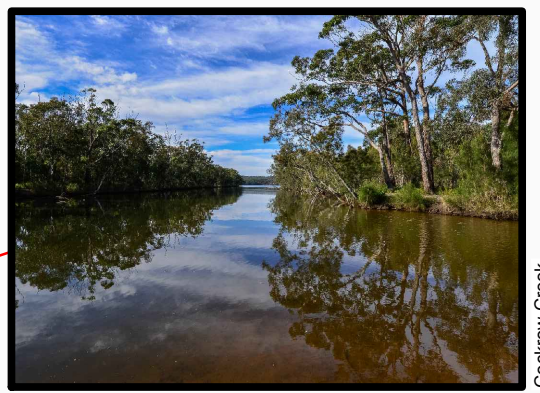

Gravel Pathway

Example of Art Sculpture

- Legend**
- Proposed Route**
- Bridge
 - Gravel Path
 - Raised Boardwalk
 - Accessible Pathway
- E** Entrance
- Carpark
- TH** Track Head Sign
-  Art Installation Post
-  Interpretation Station
-  Kayak Dock
-  Seat
-  Toilet Sign
-  Toilets
-  Bird Hide
- Fencing**
- Sculptural Fence
 - Boundary Fence

Cockrow Creek

Accessible Pathway

Native Bird Hide

Cockrow Creek

Bherwerre Wetland

Native Bird Hide

Interpretive Sign

Raised Boardwalk

Bherwerre Wetland - A Community Concept 3