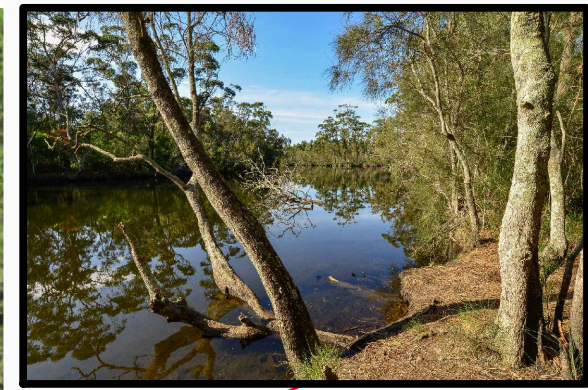

Gravel Pathway

Example of Art Sculpture

- Legend**
- Proposed Route**
- Bridge
 - Gravel Path
 - Raised Boardwalk
 - Accessible Pathway
- E** Entrance
- Carpark
- TH** Track Head Sign
-  Art Installation Post
-  Interpretation Station
-  Kayak Dock
-  Seat
-  Toilet Sign
-  Toilets
-  Bird Hide
- Fencing**
- Sculptural Fence
 - Boundary Fence

Cockrow Creek

Accessible Pathway

Native Bird Hide

Cockrow Creek

Bherwerre Wetland

Native Bird Hide

Interpretive Sign

Raised Boardwalk

Bherwerre Wetland - A Community Concept 3