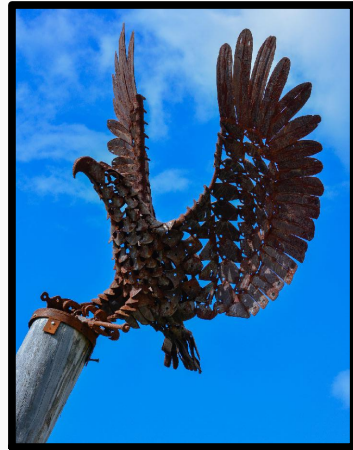

Gravel Pathway

Example of Art Sculpture

- Legend**
- Proposed Route**
- Bridge
 - Gravel Path
 - Raised Boardwalk
 - Accessible Pathway
- E** Entrance
- Carpark
- TH** Track Head Sign
-  Art Installation Post
-  Interpretation Station
-  Kayak Dock
-  Seat
-  Toilet Sign
-  Toilets
-  Bird Hide
- Fencing**
- Sculptural Fence
 - Boundary Fence

Cockrow Creek

Accessible Pathway

Native Bird Hide

Cockrow Creek

Bherwerre Wetland

Native Bird Hide

Interpretive Sign

Raised Boardwalk